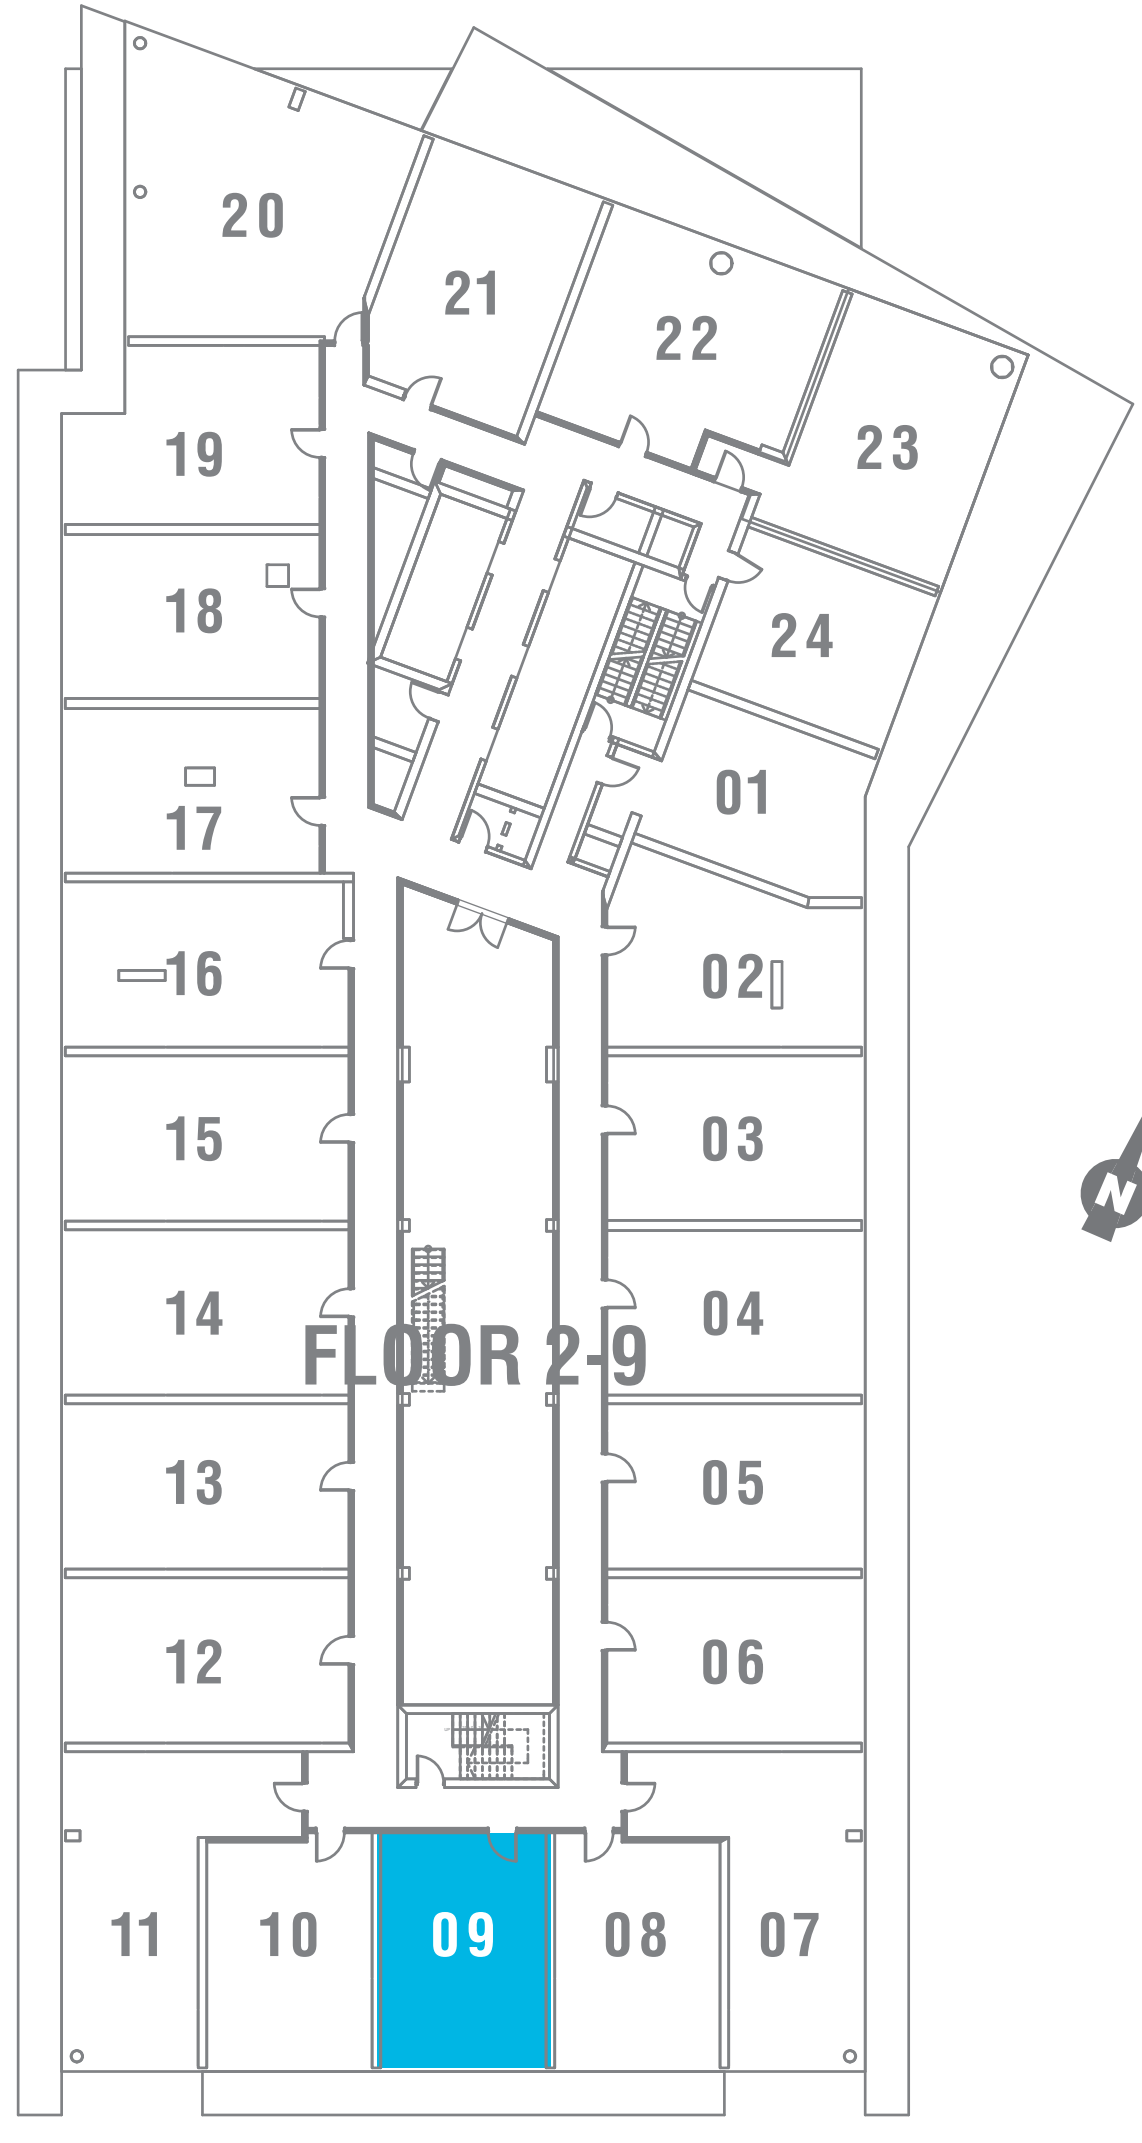

SUITE 1+D - 01a

1 BEDROOM + DEN

549 SQ.FT.