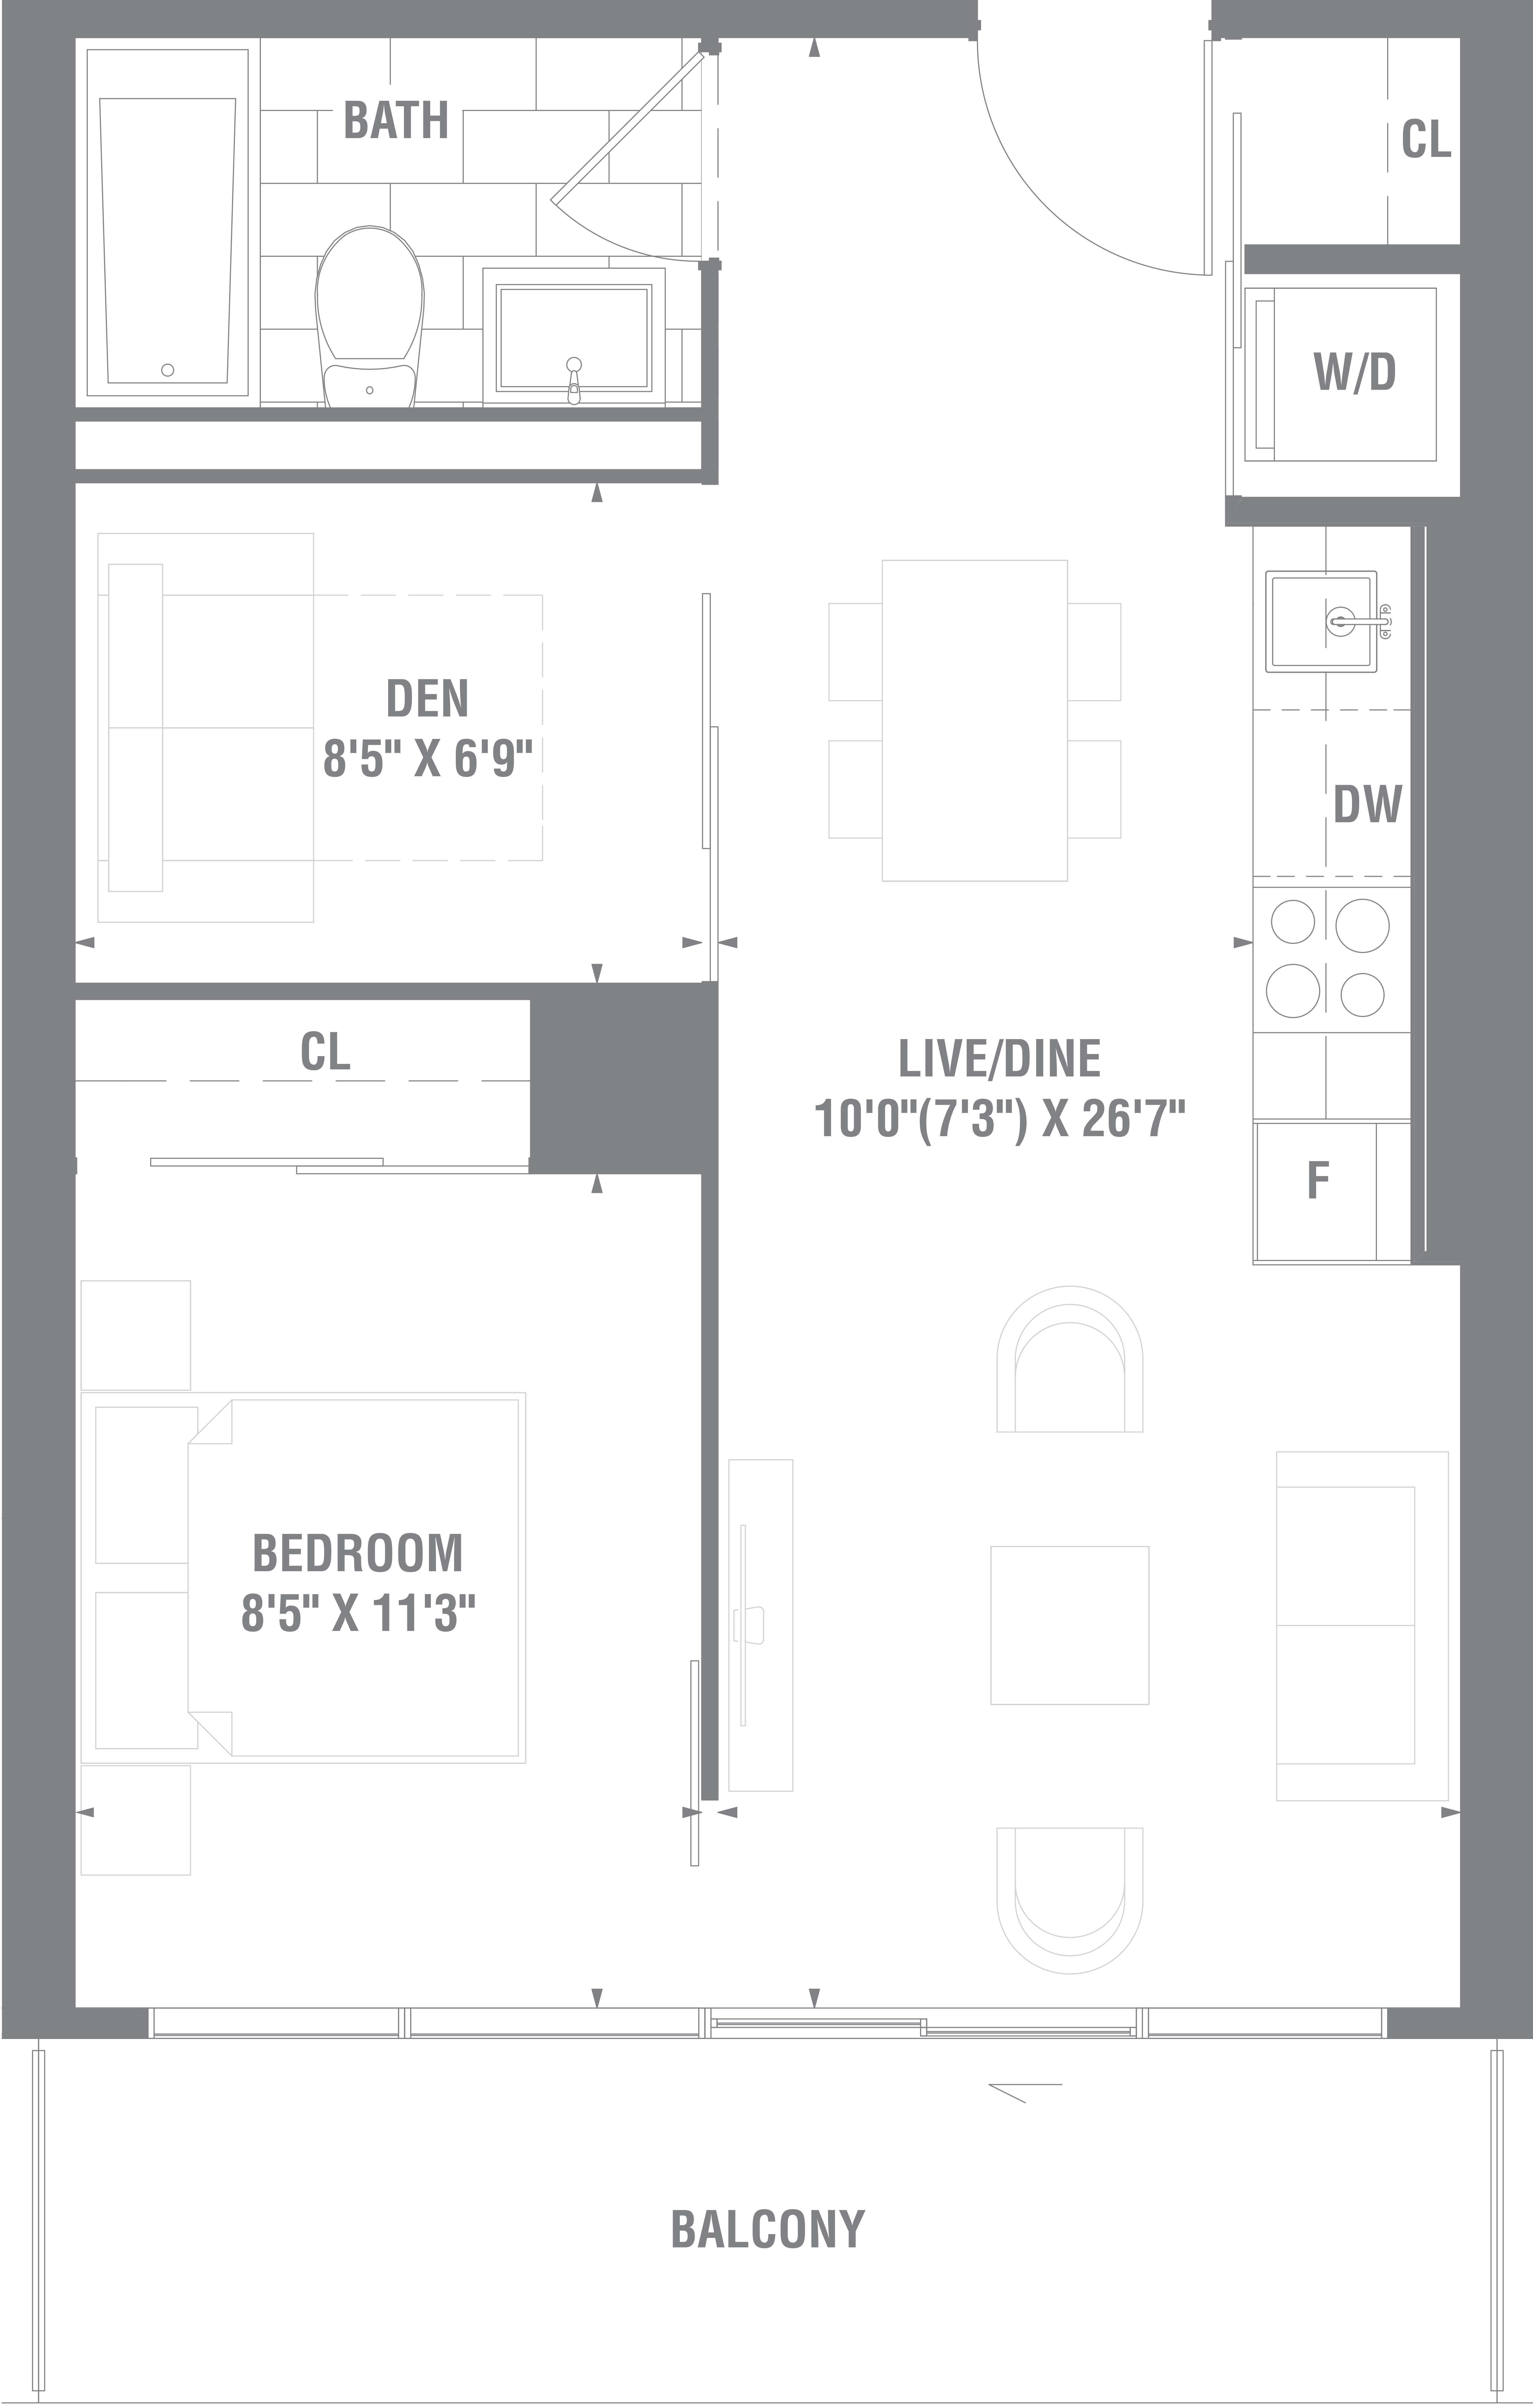

SUITE 1+D - 01a

1 BEDROOM + DEN

549 SQ.FT.