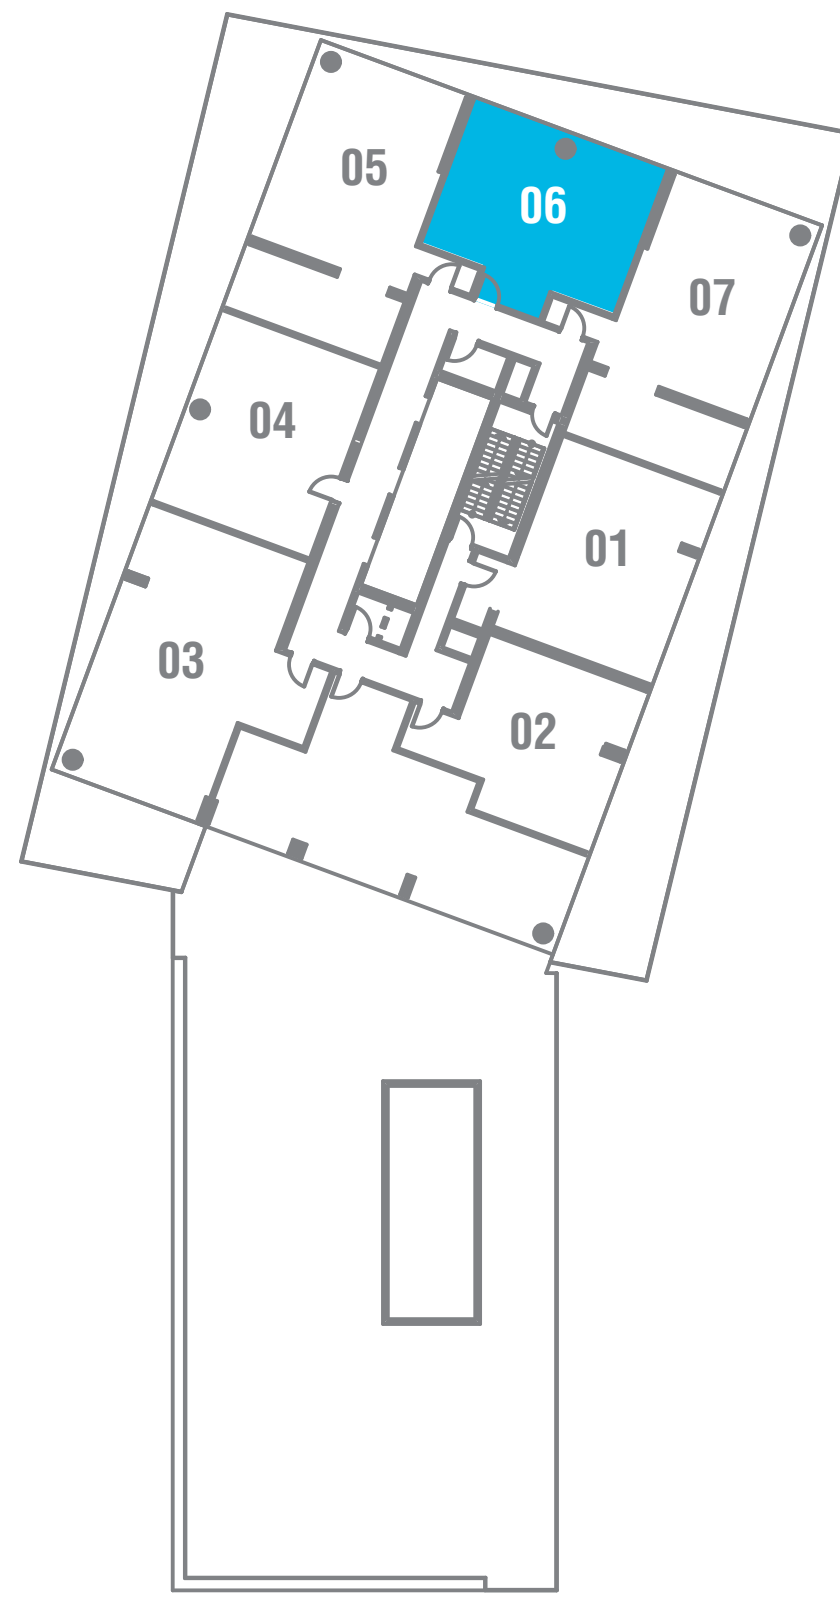

SUITE 2B - 01BF

2 BEDROOM

662 SQ.FT.