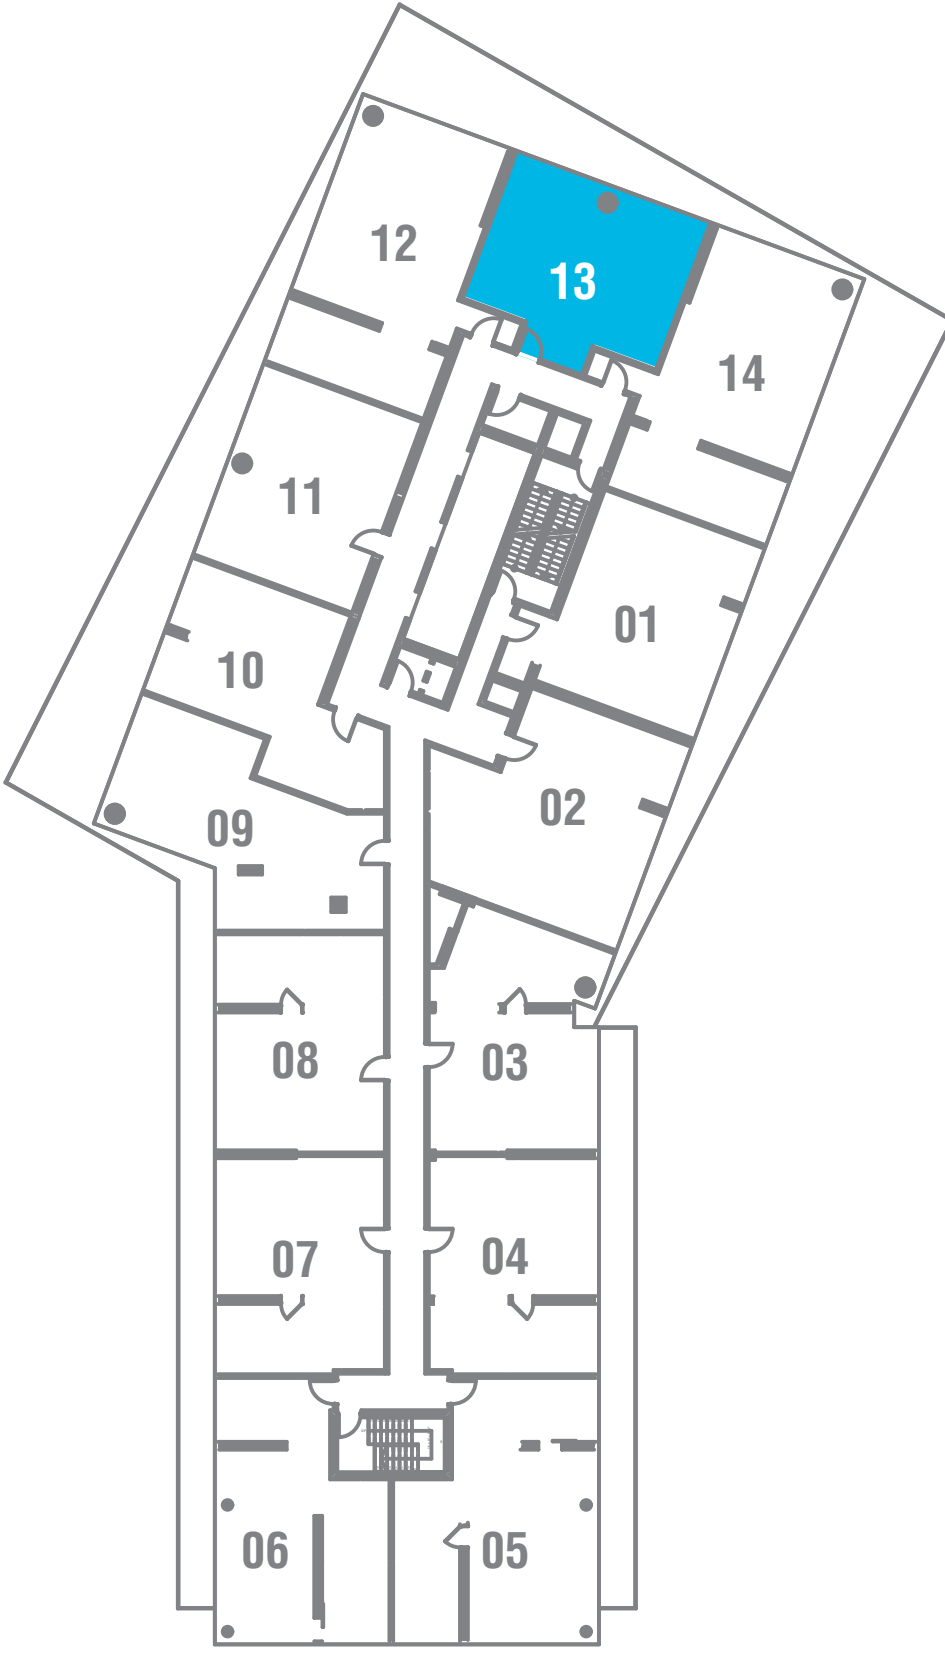

SUITE 2B - 01BF

2 BEDROOM

662 SQ.FT.