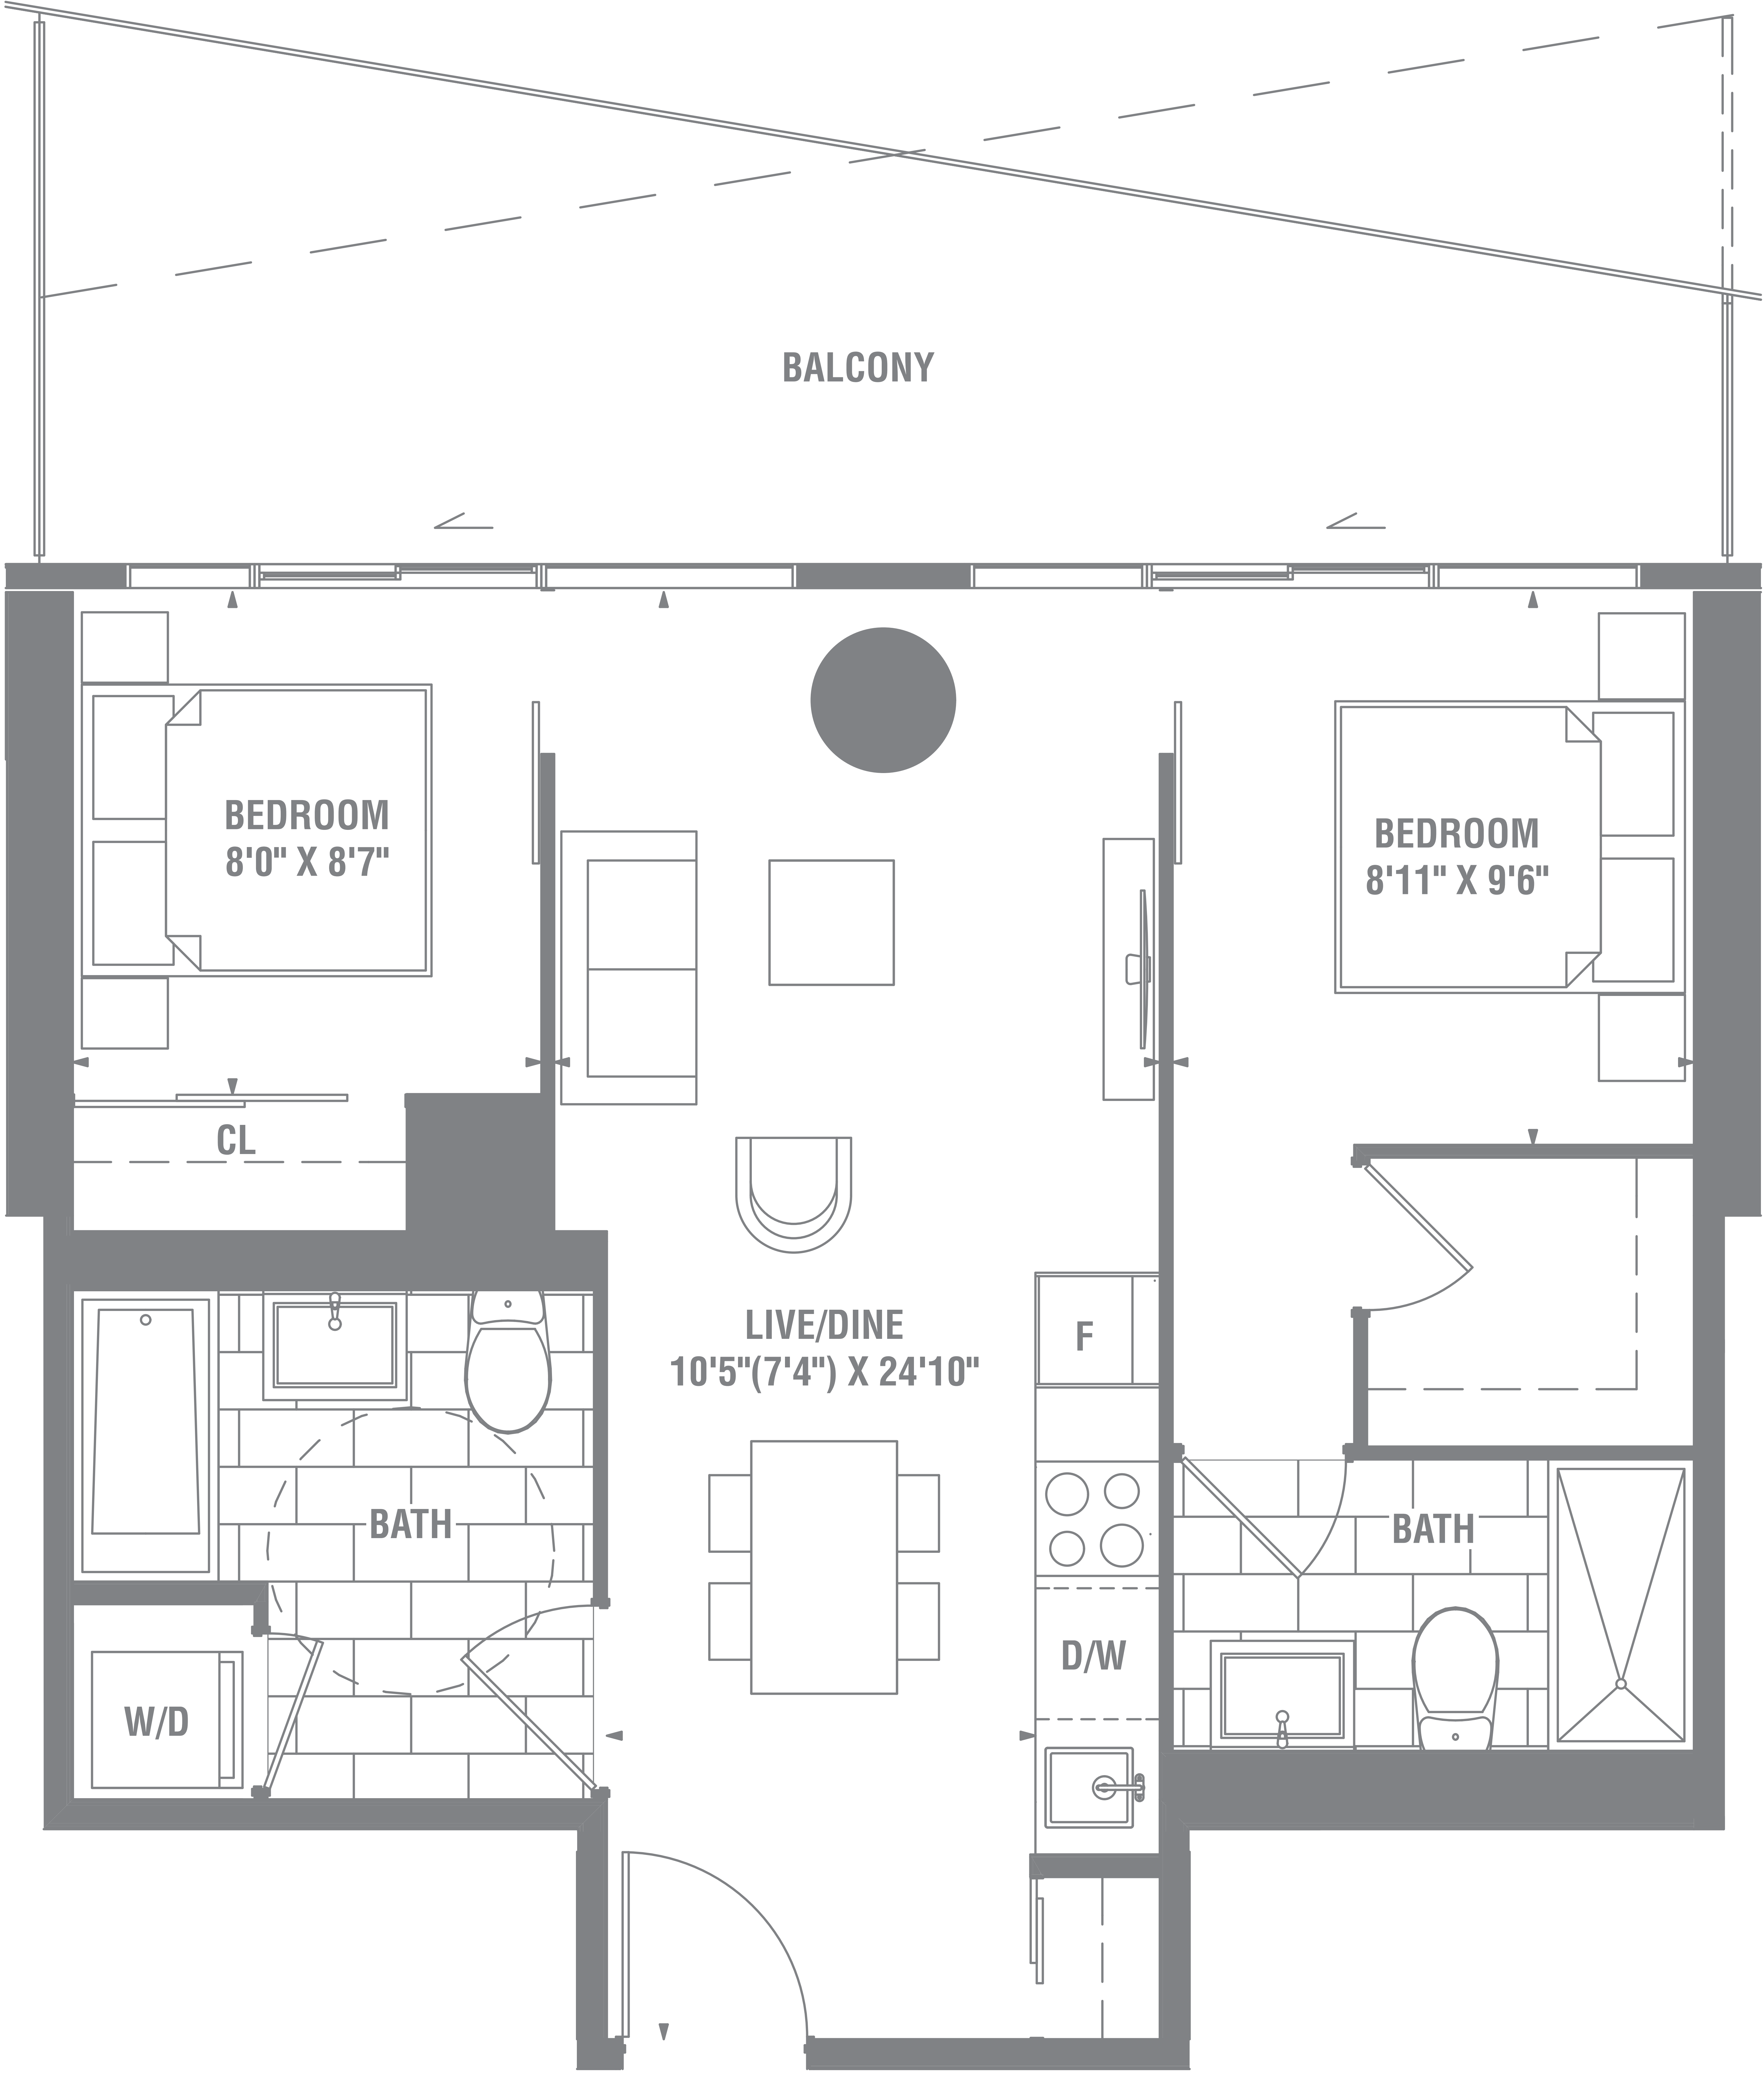

SUITE 2B - 01BF

2 BEDROOM

662 SQ.FT.