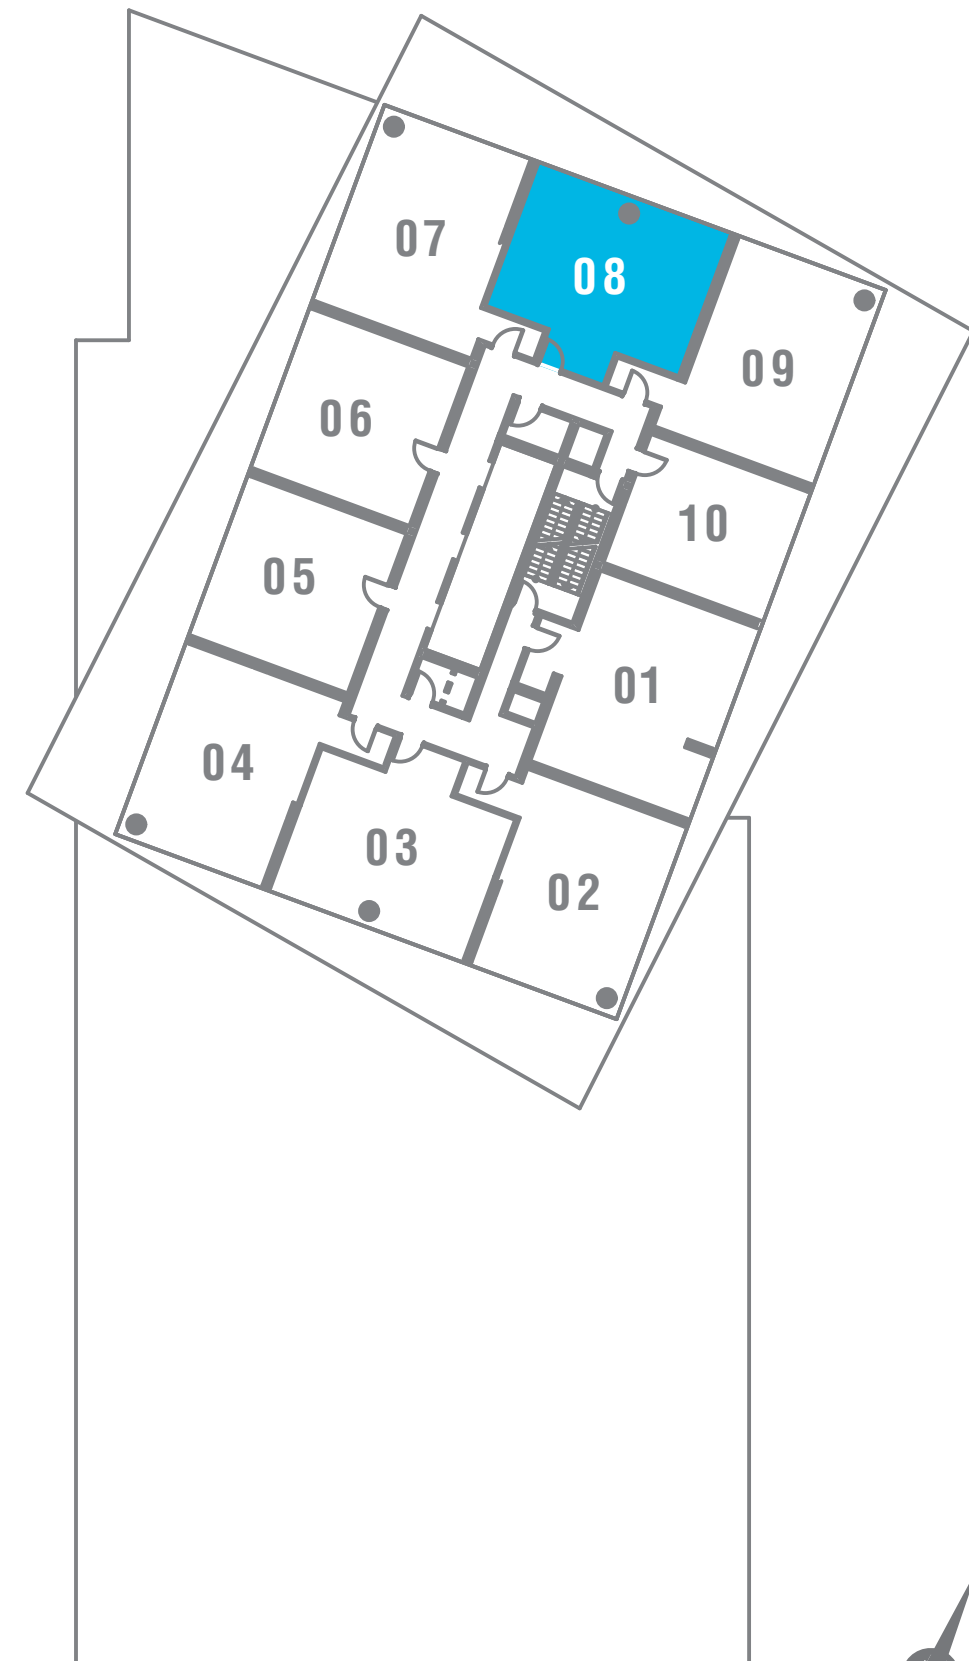

SUITE 2B - 01BF

2 BEDROOM

662 SQ.FT.