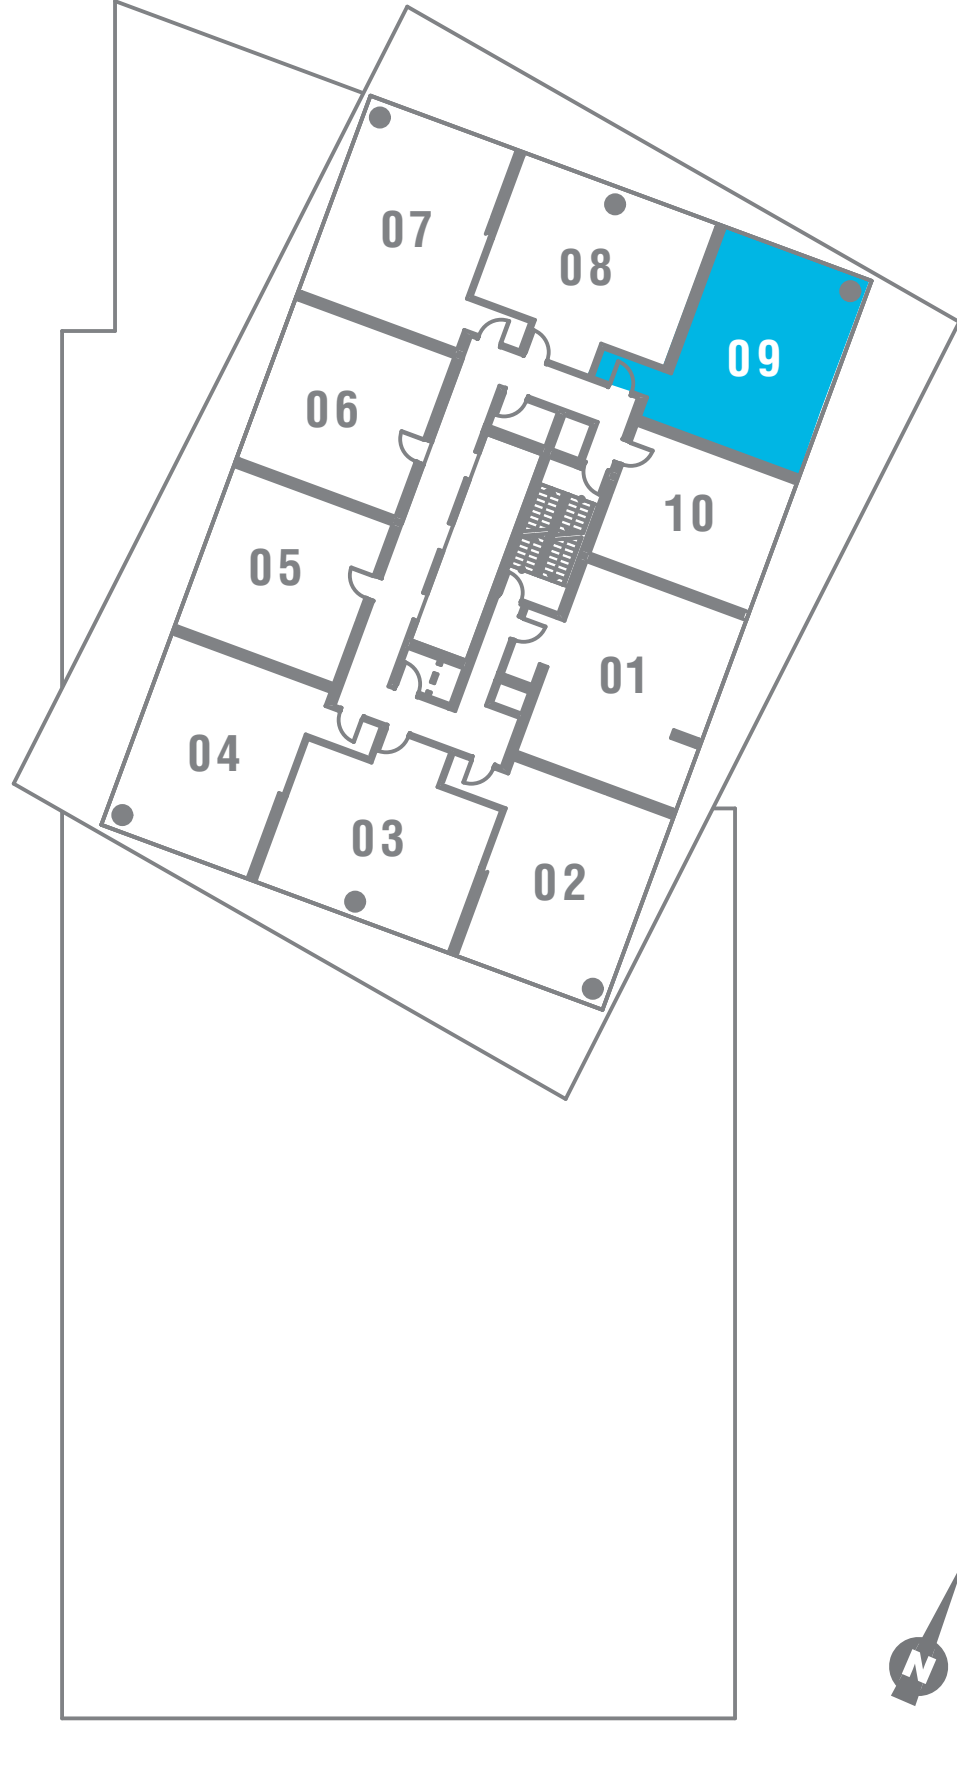

SUITE 2B - 02BF

2 BEDROOM

685 SQ.FT.