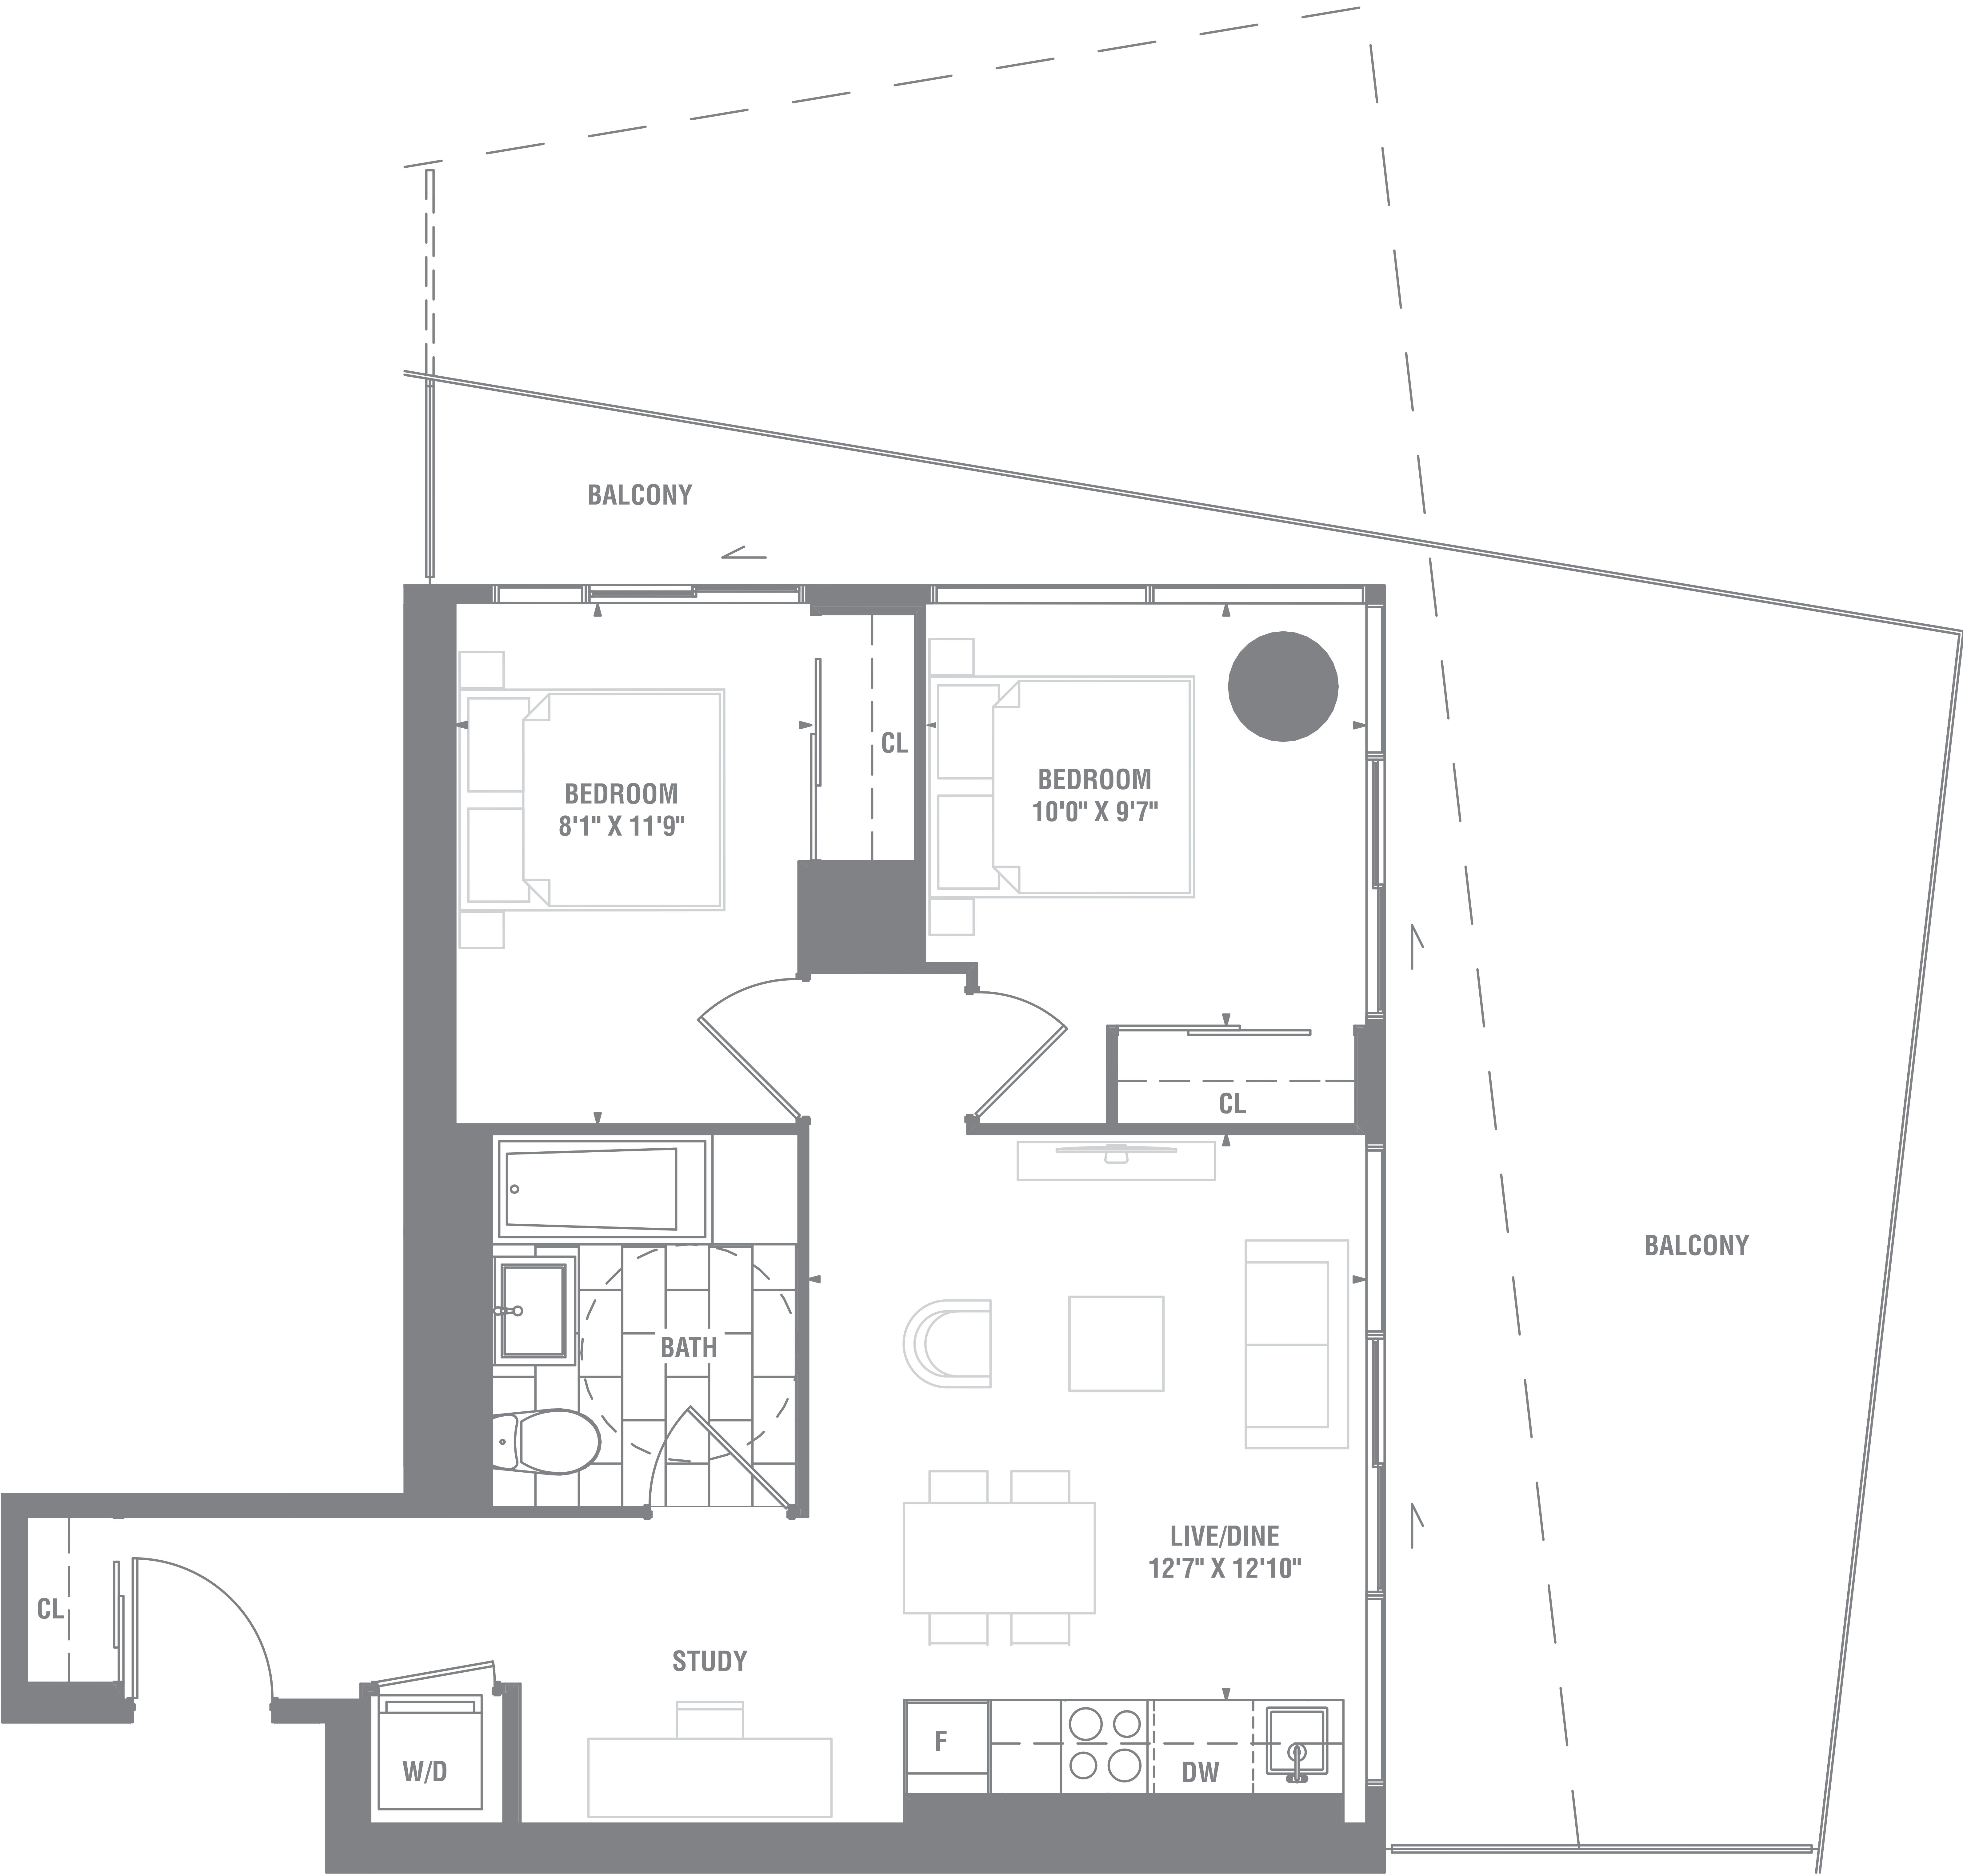

SUITE 2B - 02BF

2 BEDROOM

685 SQ.FT.