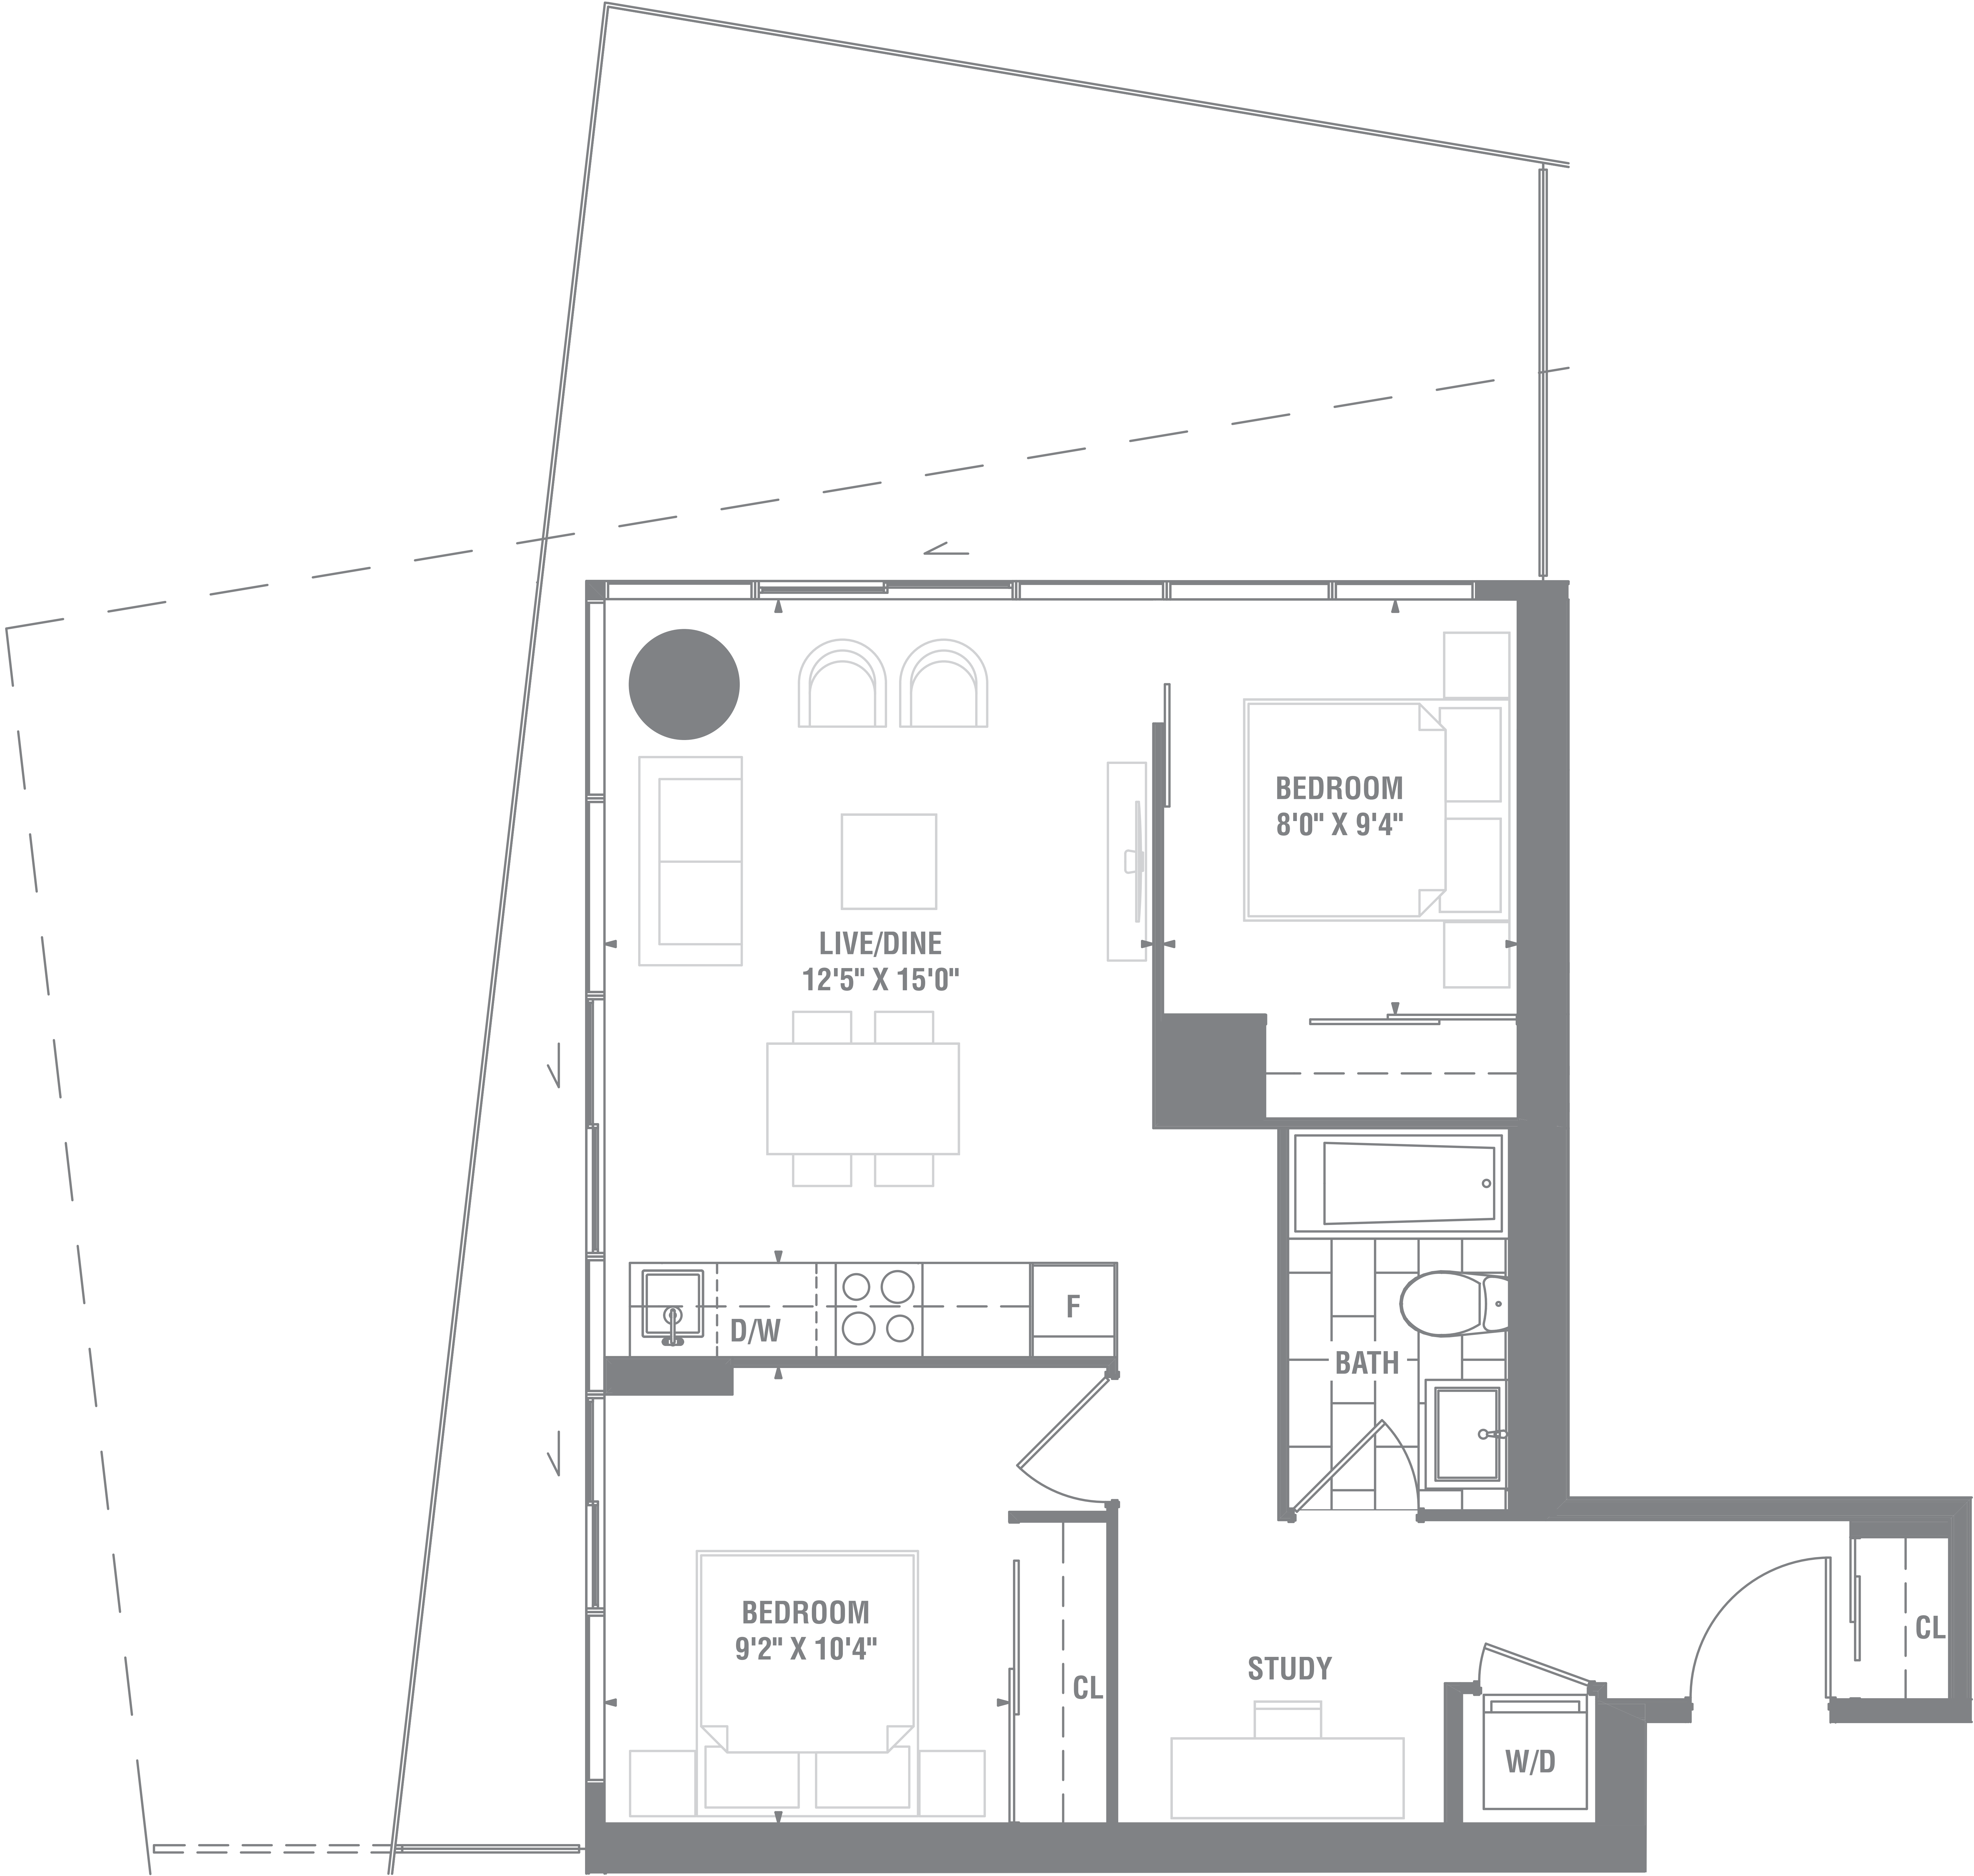

SUITE 2B - 05

2 BEDROOM

683 SQ.FT.

FLOOR 13-29